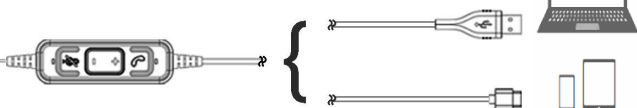

HS-3800M/D-USB Quick Start Guide

Important:
Mic to mouth distance within 3cm

Icons			-	
Inline Control	Call	Volume Up	Volume Down	Mute
Function	Answer/End			Mute/ Unmute Mic
Led Status	Blue (Conversa- tion)			Red (Mic muted)