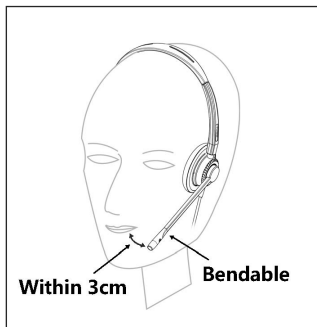

HS-3800M/D-USB Quick Start Guide

Important:
Mic to mouth distance within 3cm

Icons			-	
Inline Control	Call	Volume Up	Volume Down	Mute
Function	Answer/End			Mute/ Unmute Mic
Led Status	Blue (Conversa- tion)			Red (Mic muted)