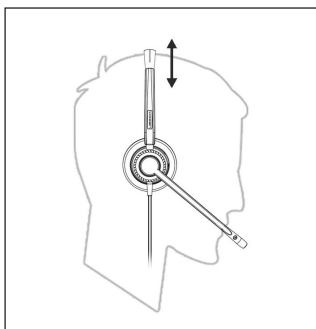

HS-3800M/D-USB Quick Start Guide

Important:
Mic to mouth distance within 3cm

Icons			-	
Inline Control	Call	Volume Up	Volume Down	Mute
Function	Answer/End			Mute/ Unmute Mic
Led Status	Blue (Conversa- tion)			Red (Mic muted)