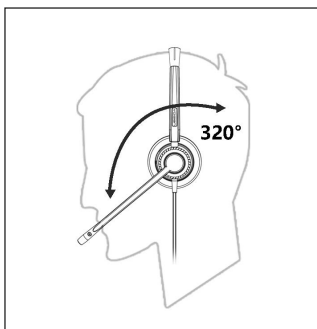

HS-3800M/D-USB Quick Start Guide

Important:
Mic to mouth distance within 3cm

Icons			-	
Inline Control	Call	Volume Up	Volume Down	Mute
Function	Answer/End			Mute/ Unmute Mic
Led Status	Blue (Conversa- tion)			Red (Mic muted)